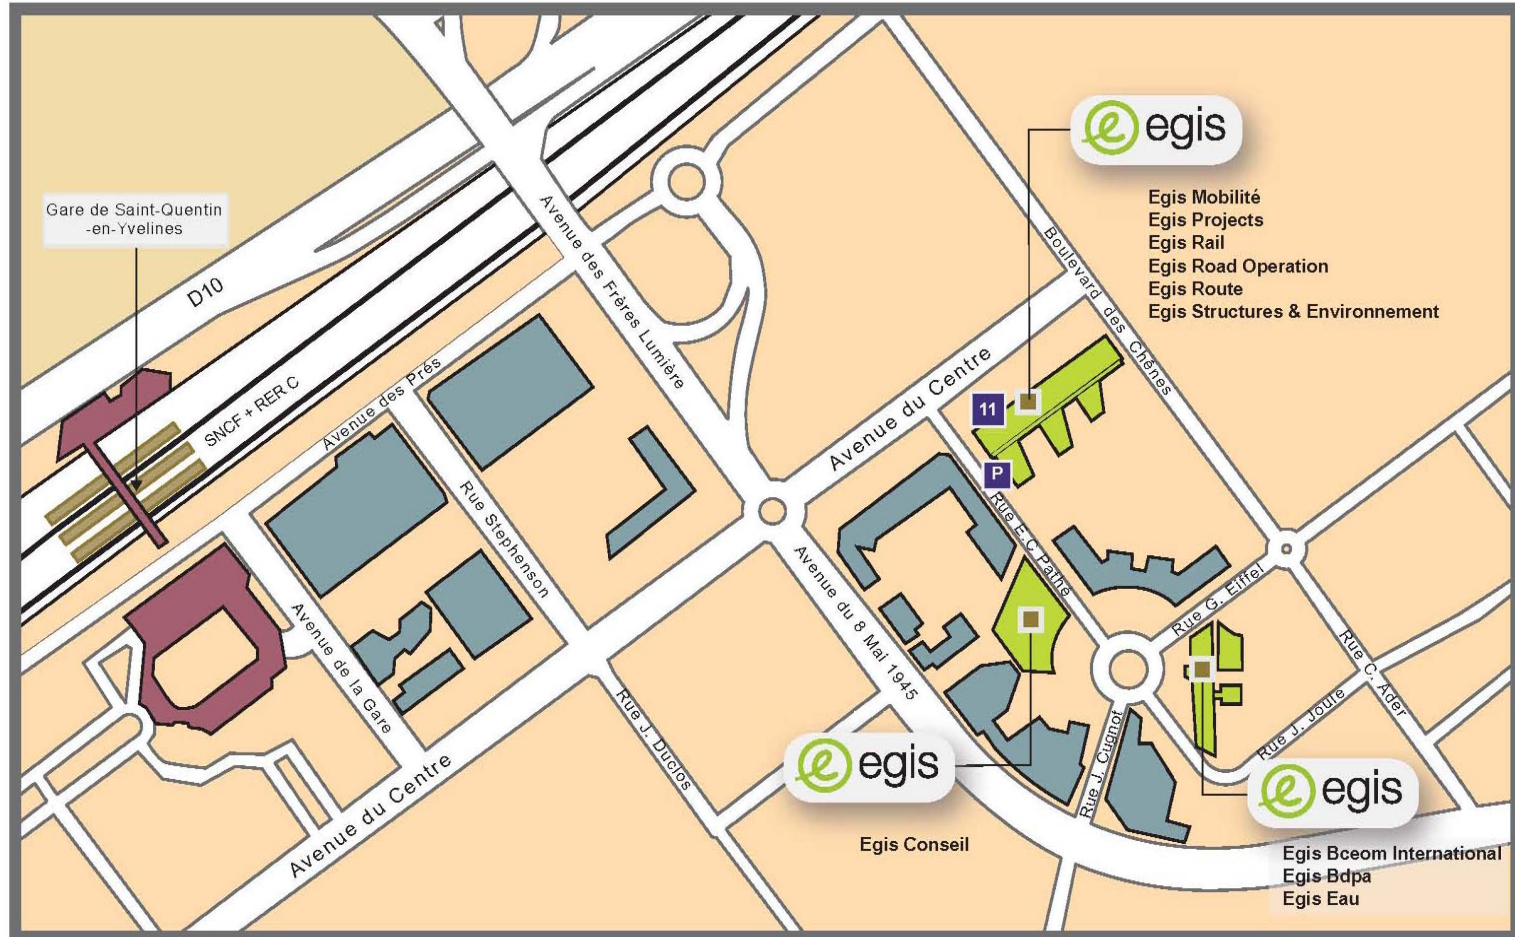

Access on foot

11, avenue du Centre - Saint-Quentin-en-Yvelines - 78286 Guyancourt Cedex - Tél. : 01 30 48 44 00.