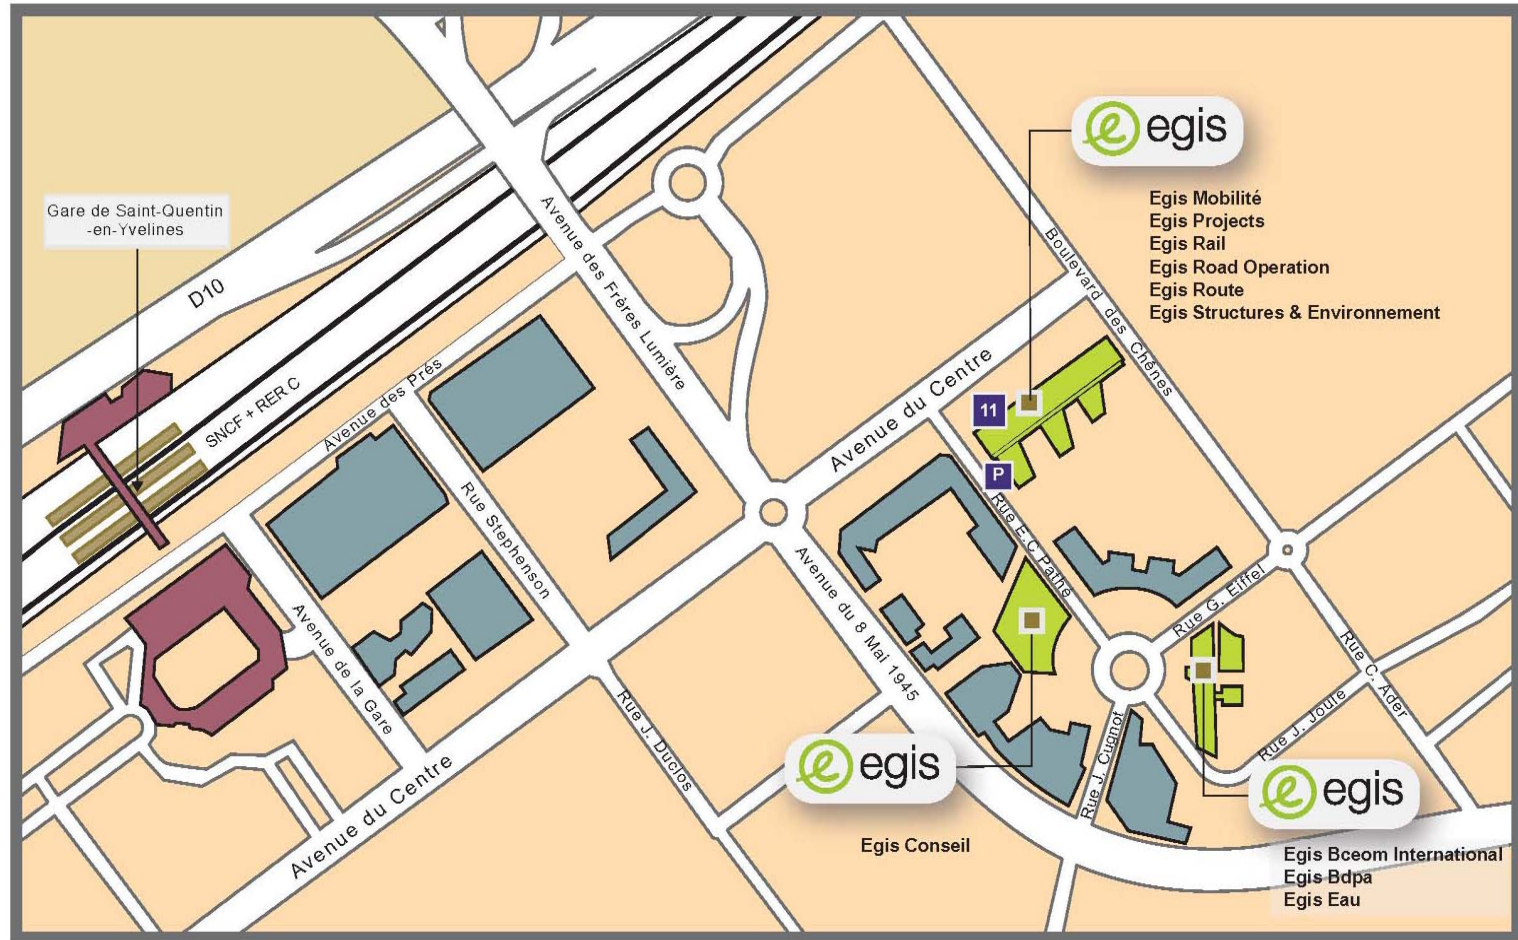

Access on foot

11, avenue du Centre - Saint-Quentin-en-Yvelines - 78286 Guyancourt Cedex - Tél. : 01 30 48 44 00.